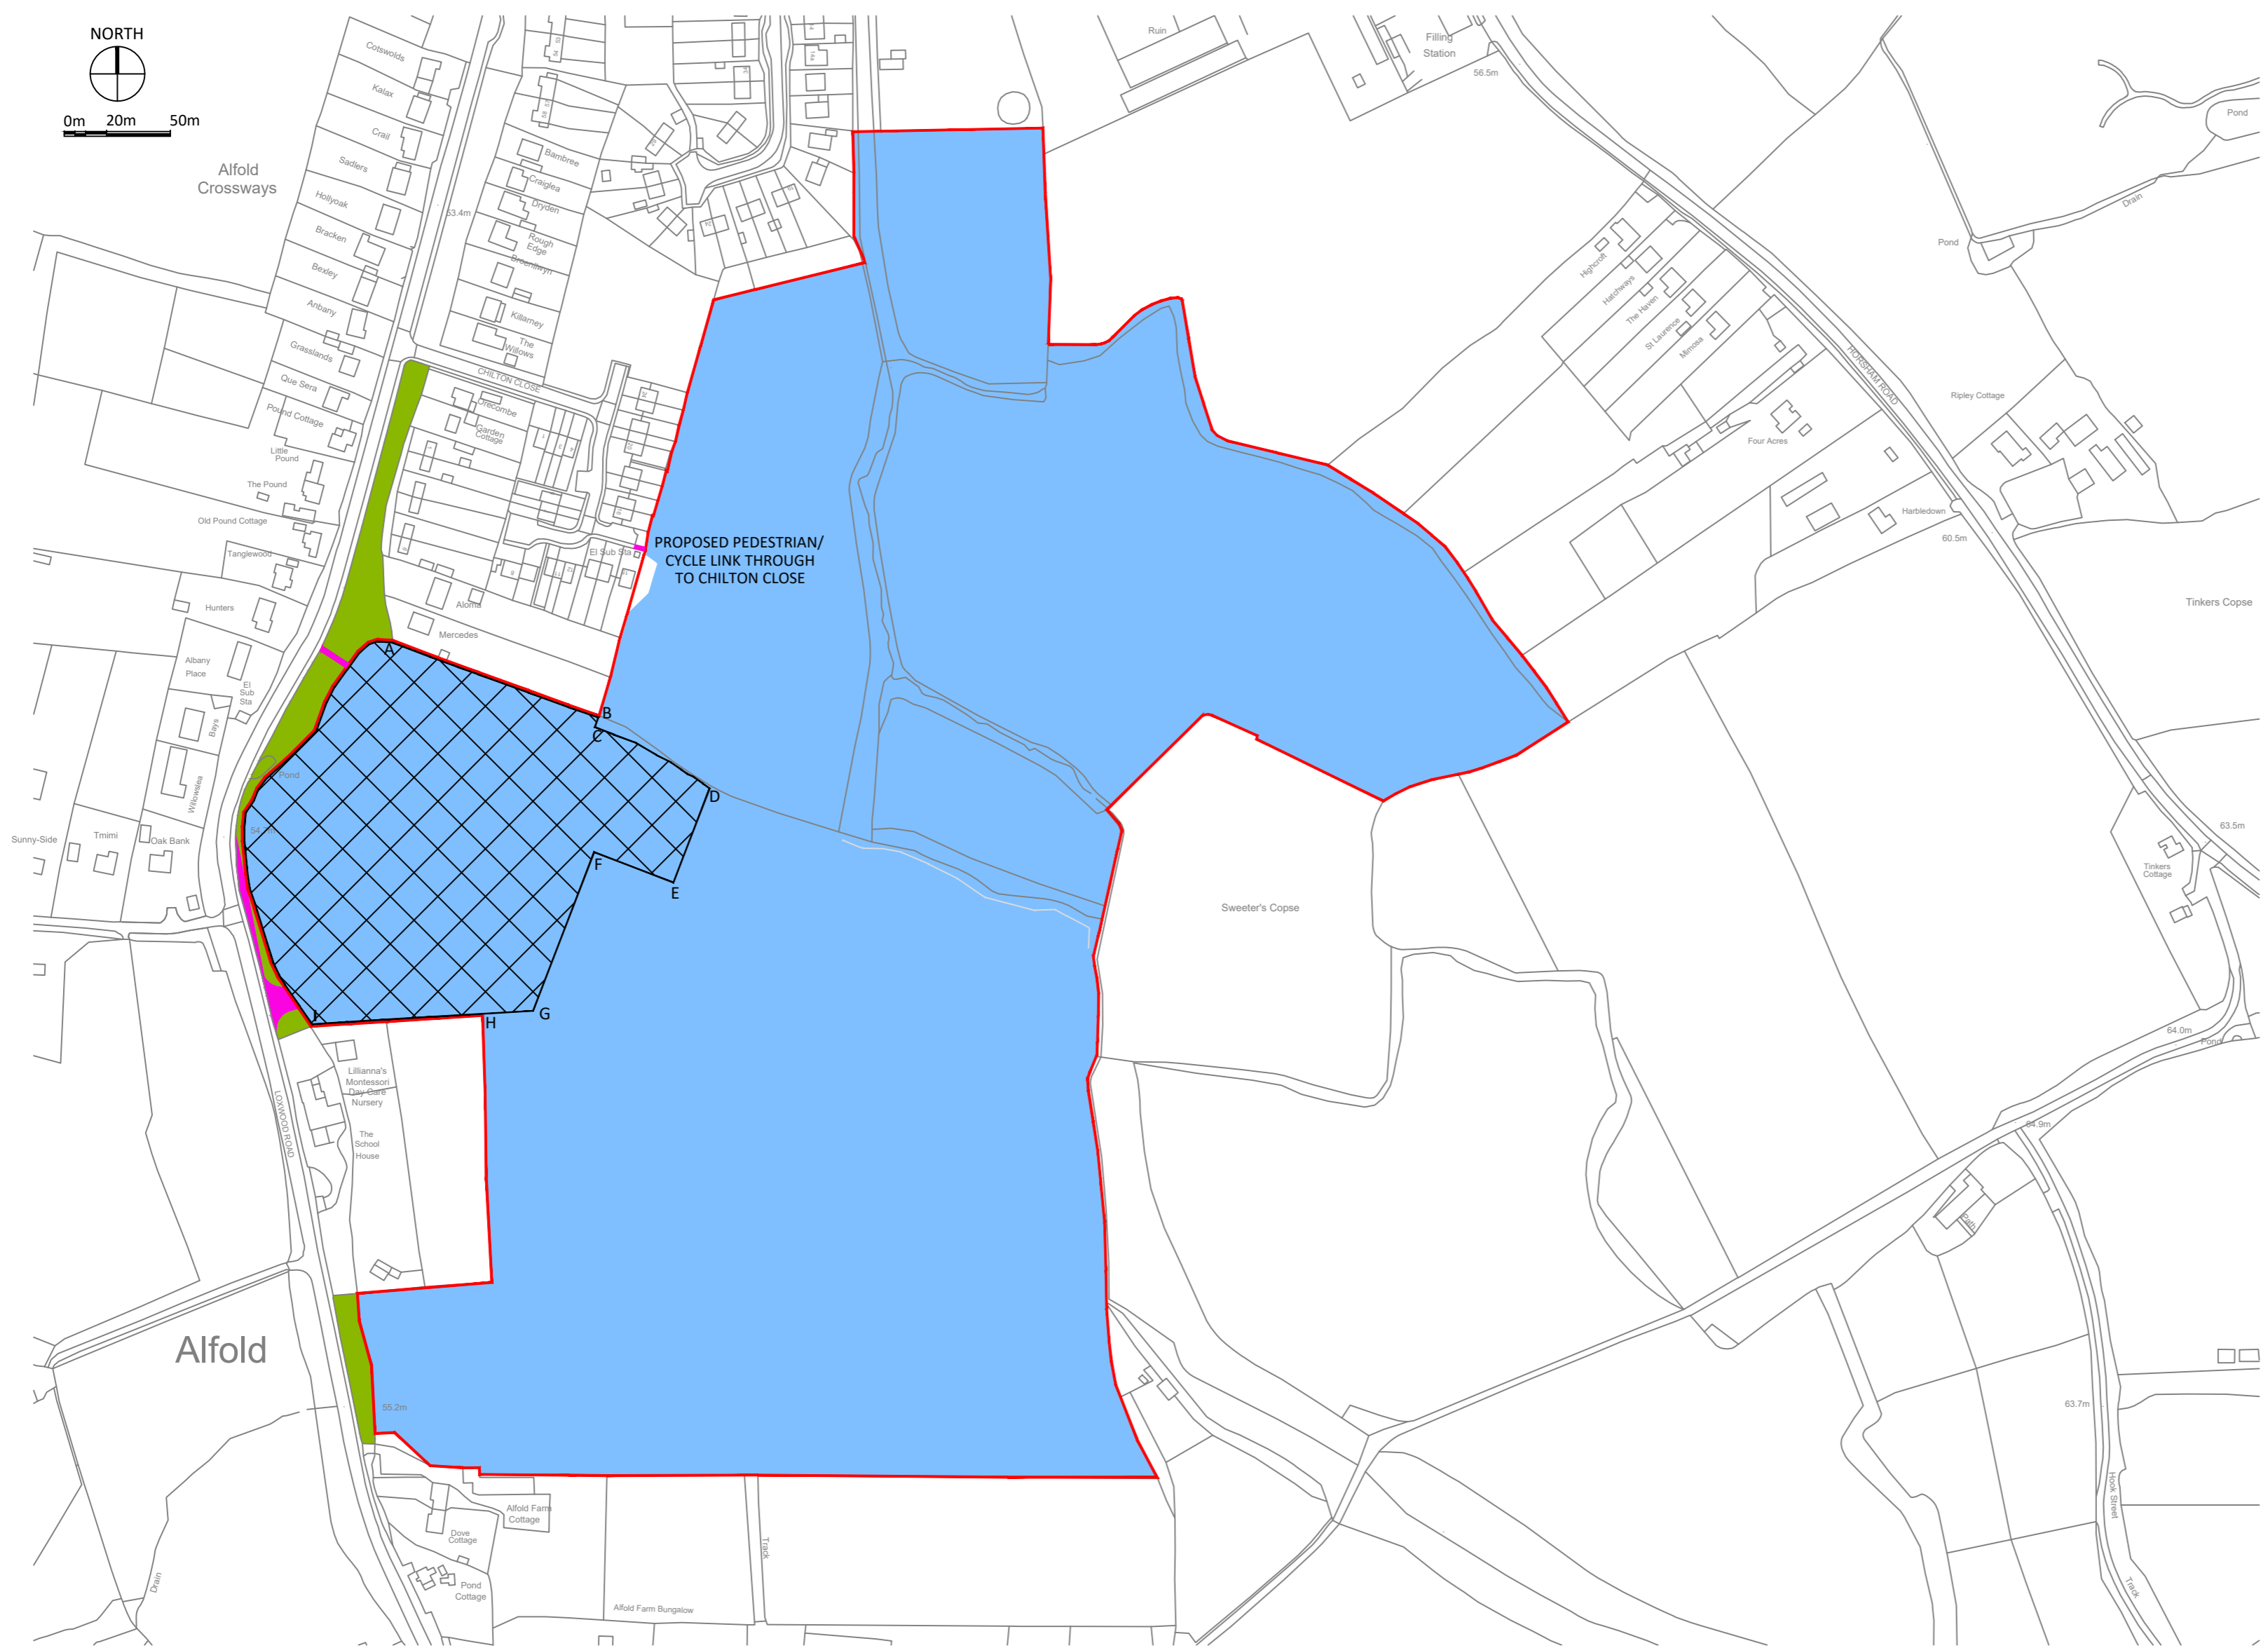

Notes:

Suffix:	Date:	Description:	Drawn:	Checked:
Revisions:				

Catesby Estates plc

Project Name:
**LAND WEST OF SWEETER'S COPSE
 LOXWOOD ROAD
 ALFOLD, SURREY**

Drawing Title:
CONTRACT PLAN

Scale: 1/2500	Media/Orientation: A2L	Drawn: JF	Checked: DH	Day/Month/Year: 15/05/2017
Project No.: 1035			Drawing No.: LL/006D	